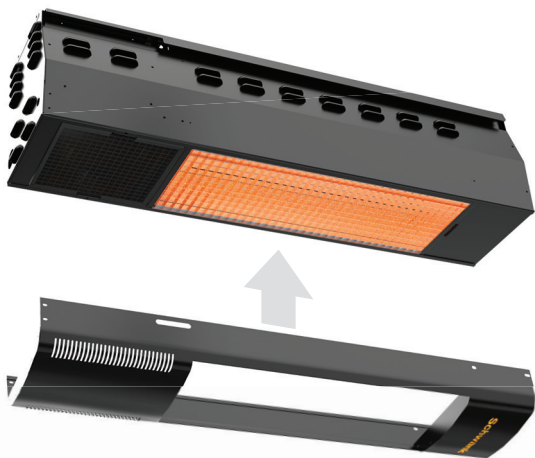

bistroSchwank heaters are shown here with faceplate installed

## Dress up your patio with style

The all-new **bistroSchwank Faceplate** offers a quick solution to a streamlined heater style that blends in with any outdoor patio.

With a new sleek modern faceplate, the **bistroSchwank** will keep your customers comfortable while enhancing the atmosphere of your patio.

Part numbers to order the faceplate:

-  Stainless-steel Finish:  
JP-2100-FP-S
-  Stainless-steel Black Finish:  
JP-2100-FP-SP

### Features

- Made with 316 Marine Grade Stainless Steel for long-lasting good looks
- Available in Sleek Black or Stainless Steel colors to enhance the aesthetics of your patio
- Perfect fit for new and retrofit heaters
- Quick and easy installation in less than 10 minutes