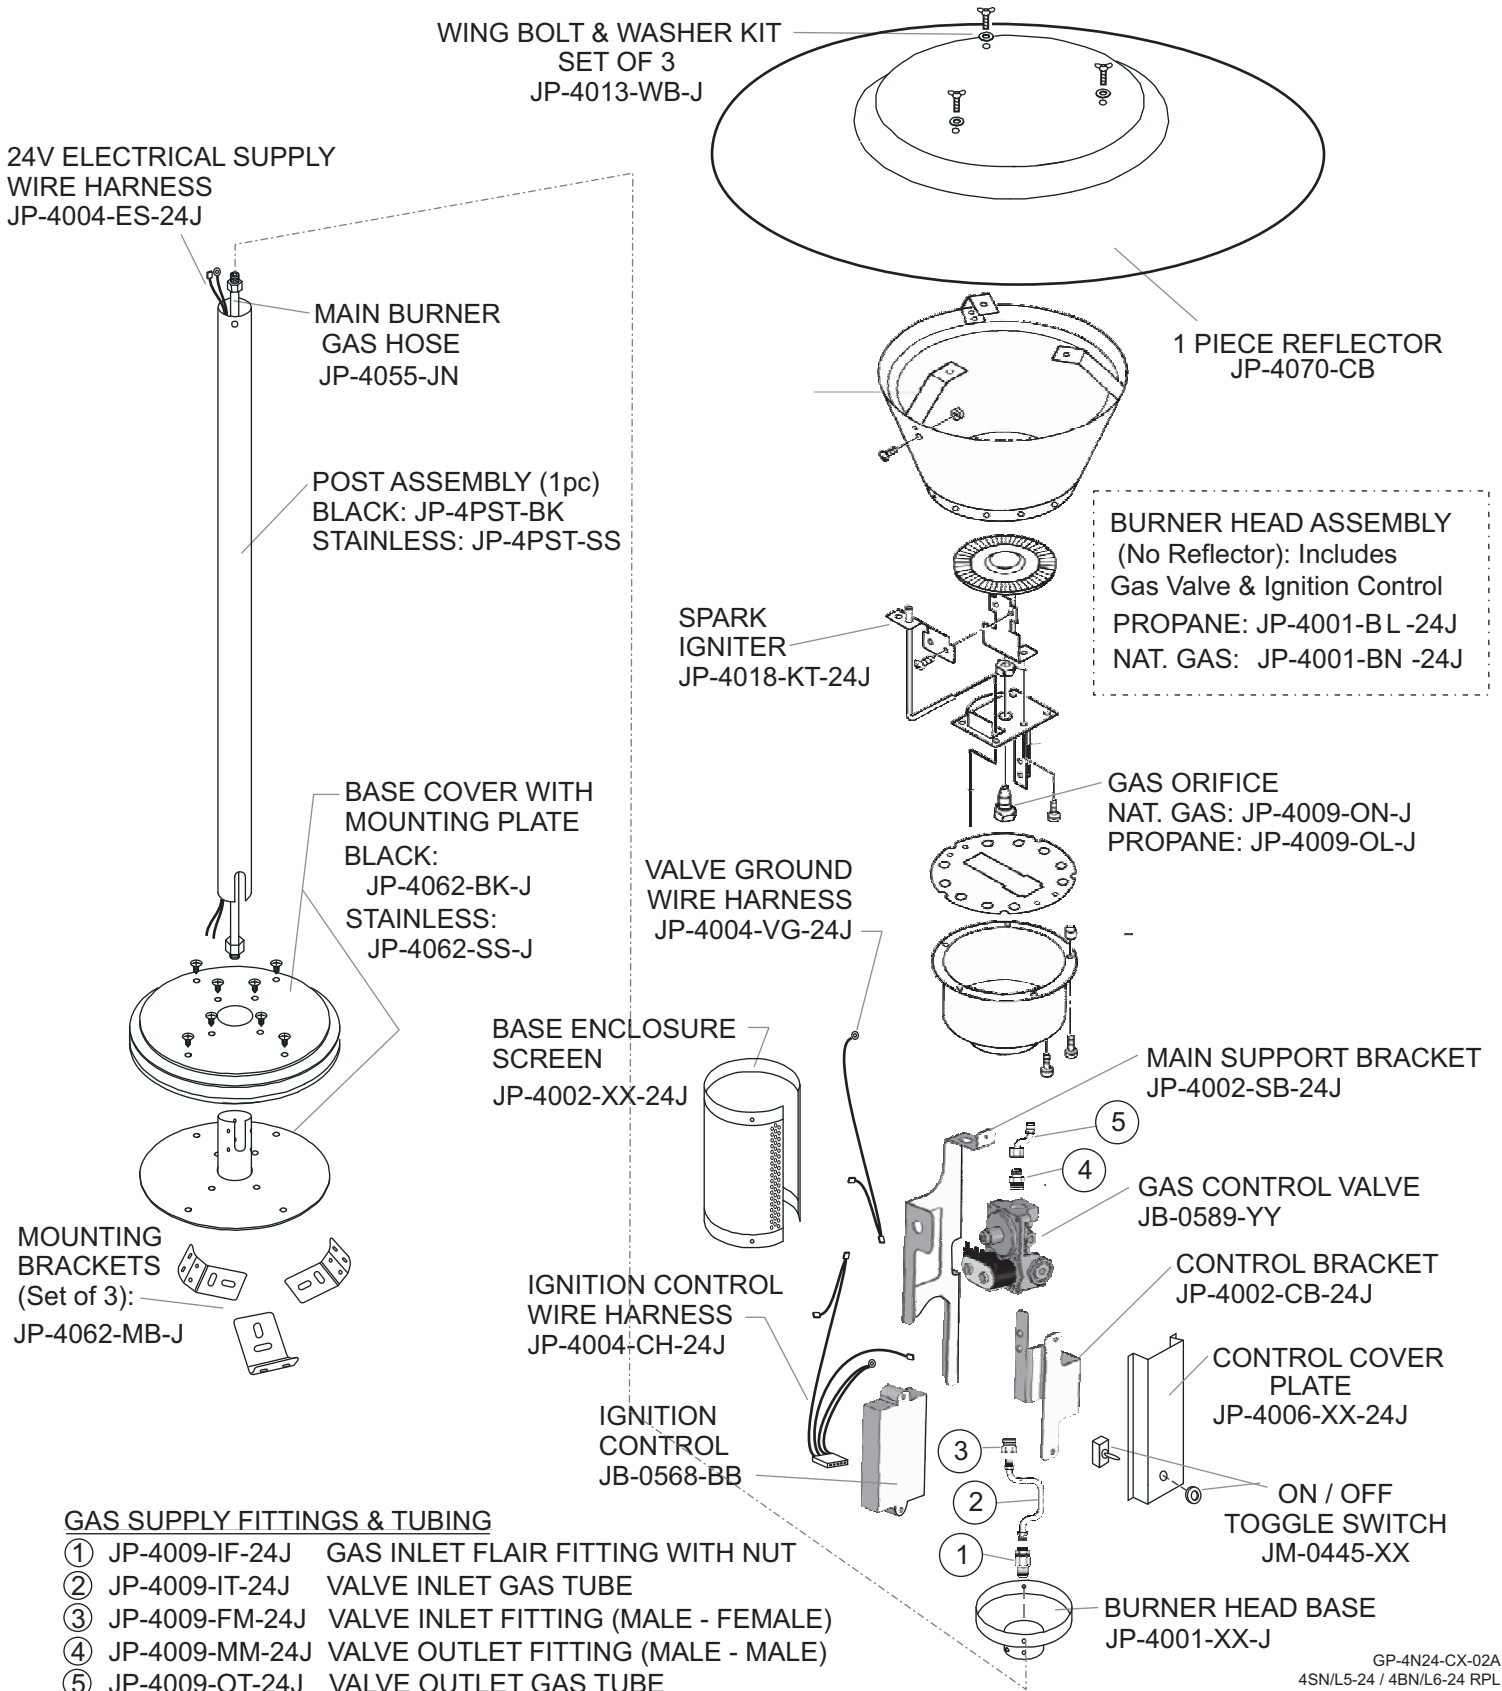

24Vac PATIO HEATER REPLACEMENT PARTS

GAS SUPPLY FITTINGS & TUBING

- ① JP-4009-IF-24J GAS INLET FLAIR FITTING WITH NUT
- ② JP-4009-IT-24J VALVE INLET GAS TUBE
- ③ JP-4009-FM-24J VALVE INLET FITTING (MALE - FEMALE)
- ④ JP-4009-MM-24J VALVE OUTLET FITTING (MALE - MALE)
- ⑤ JP-4009-OT-24J VALVE OUTLET GAS TUBE