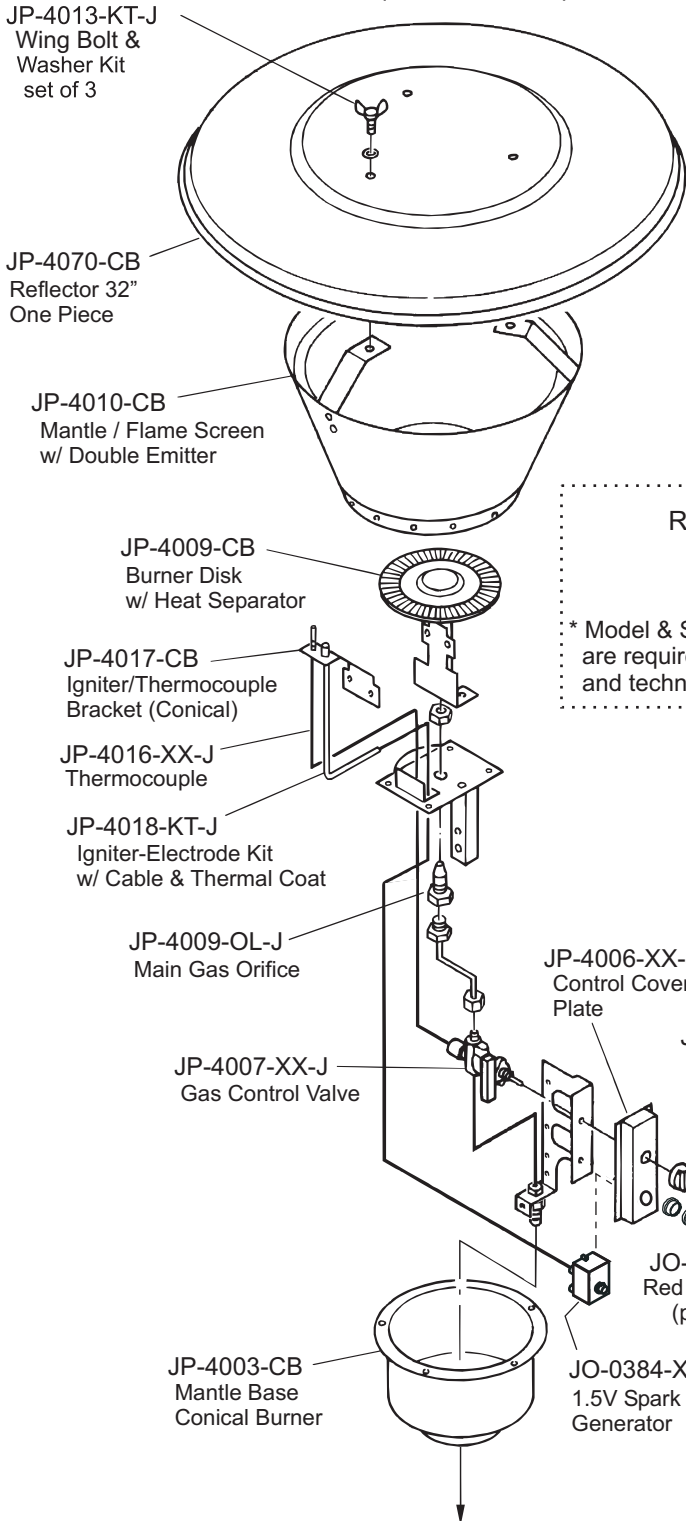

REPLACEMENT PARTS LIST
PORTABLE PATIO MODELS
4002-CB & 4005-CB

COMPLETE BURNER HEAD ASSEMBLY
(No Reflector): JP-4001-BL-C

RATING LABEL*
Model Number
Serial Number

* Model & Serial Numbers are required for parts orders and technical service.