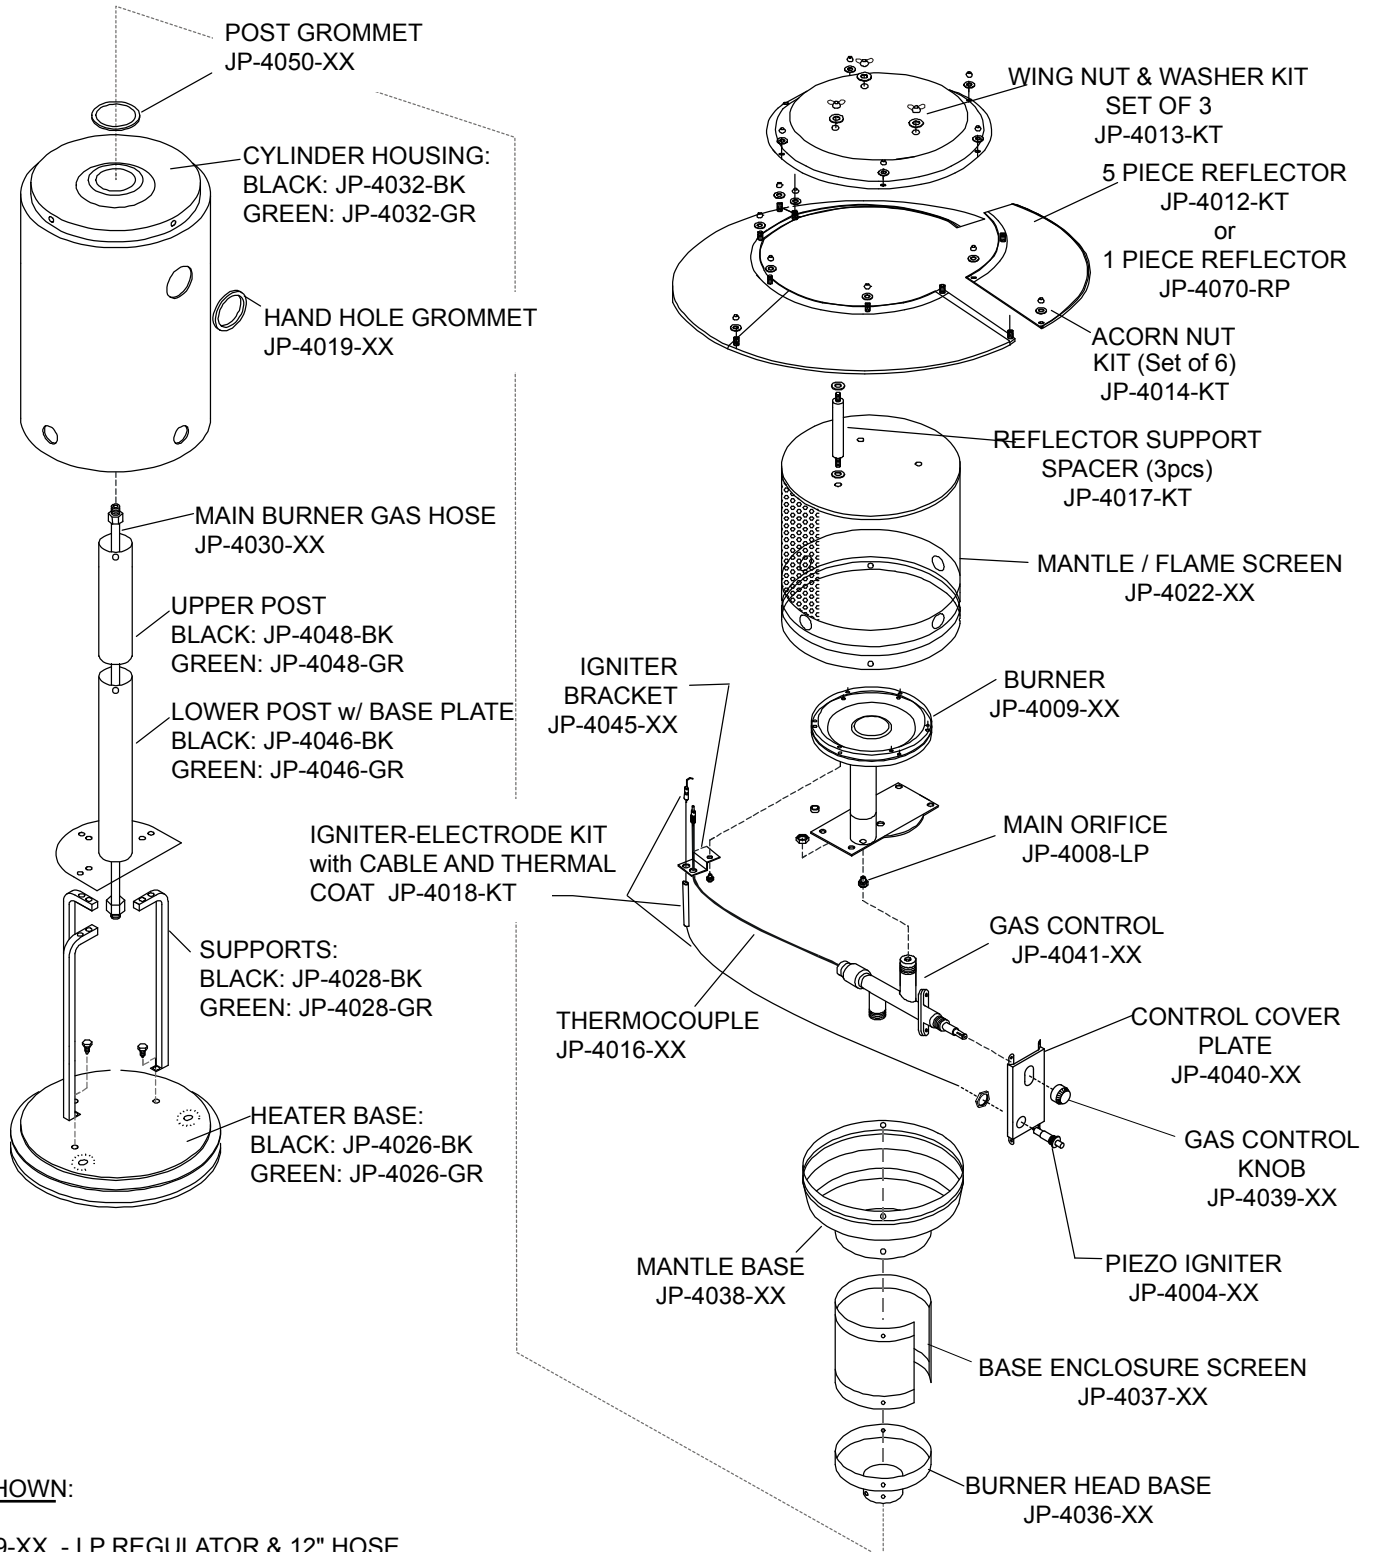

PATIO HEATER REPLACEMENT PARTS LIST

PROPANE: 4003 / 4403

COMPLETE BURNER HEAD (No Reflector): PROPANE: JP-4003-BL

NOT SHOWN:

- JP-4029-XX - LP REGULATOR & 12" HOSE
- JP-4018-XX - WIND BAFFLE