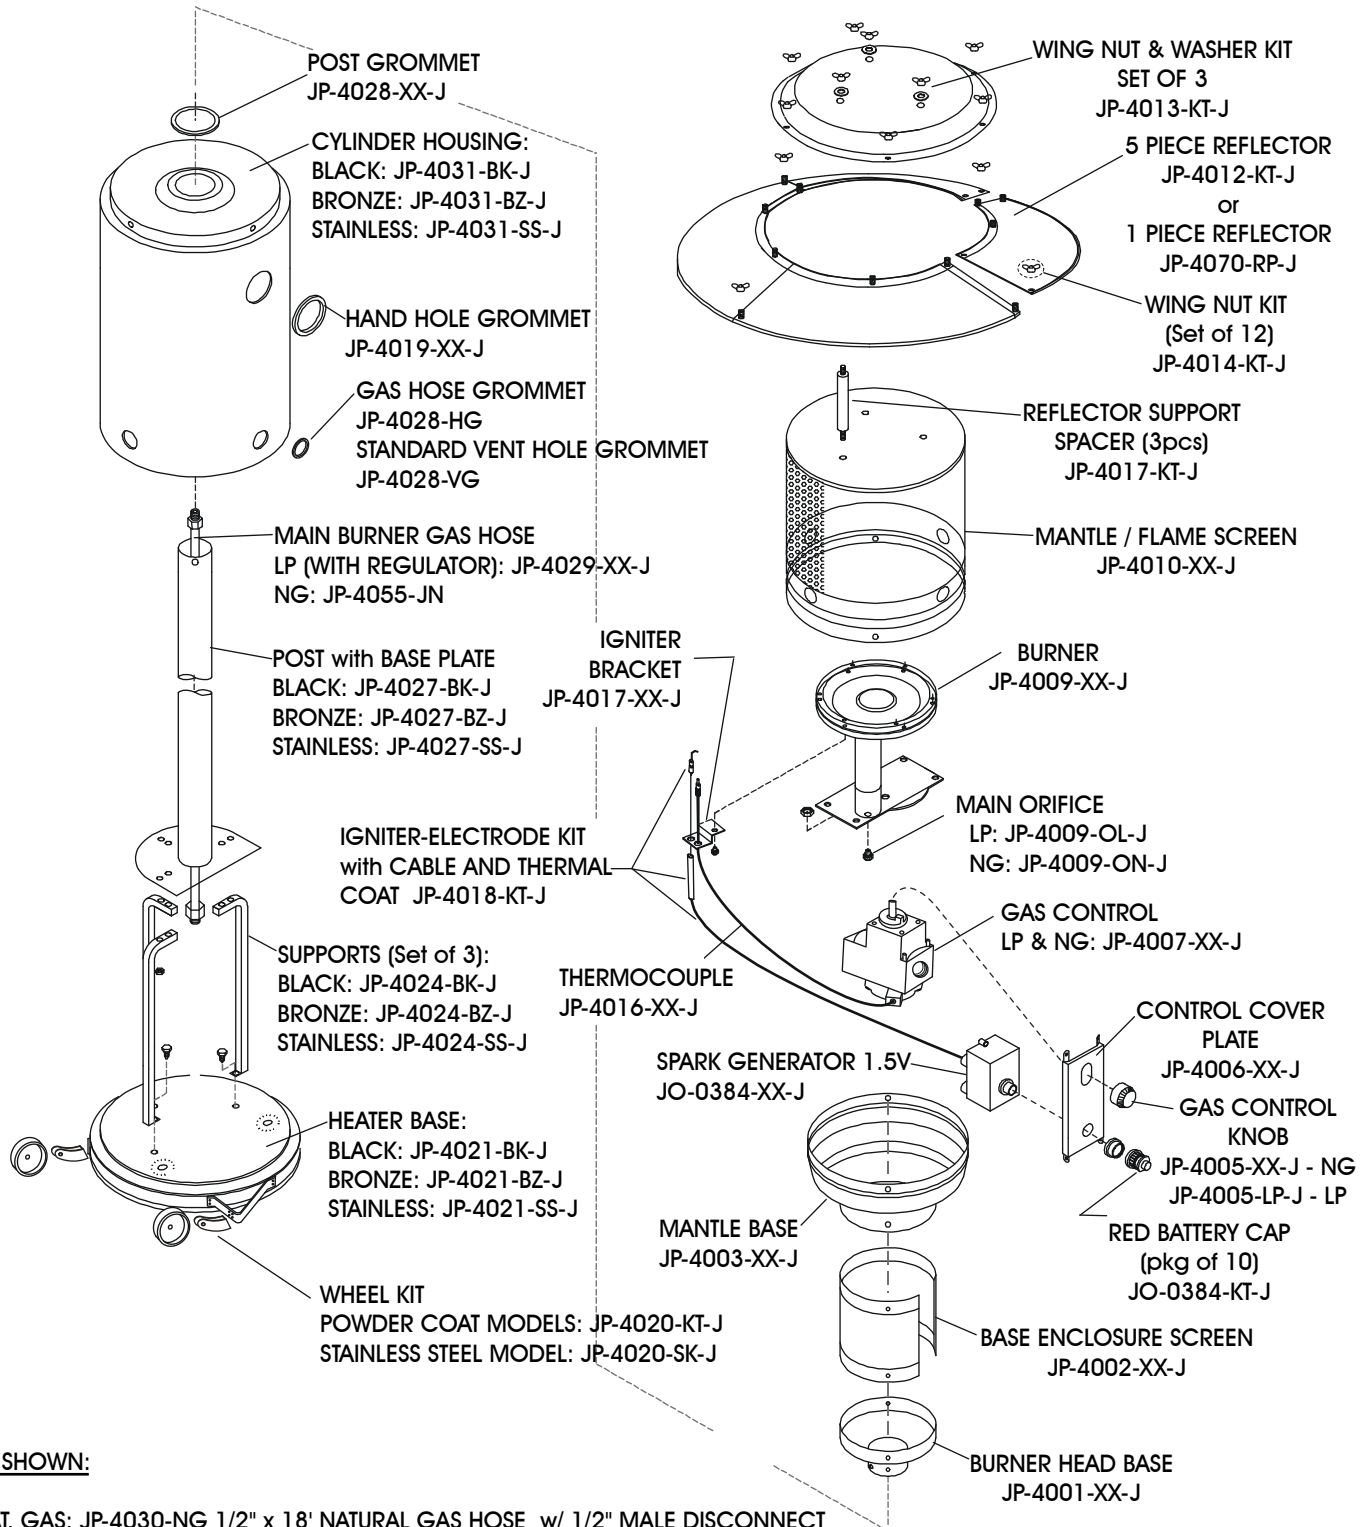

PATIO HEATER REPLACEMENT PARTS LIST

PROPANE: 4001-J / 4002-J & 4401-J / 4402-J
NAT. GAS: 4N11-J / 4N12-J & 44N1-J / 44N2-J

COMPLETE BURNER HEAD (No Reflector): PROPANE: JP-4001-BL-J
 NAT. GAS: JP-4001-BN-J

NOT SHOWN:

NAT. GAS: JP-4030-NG 1/2" x 18' NATURAL GAS HOSE w/ 1/2" MALE DISCONNECT
 JH-0601-FM 1/2" FEMALE QUICK DISCONNECT
 JP-4021-BA BALLAST CONTAINER FOR NATURAL GAS MODELS
 JP-4029-RG NATURAL GAS REGULATOR