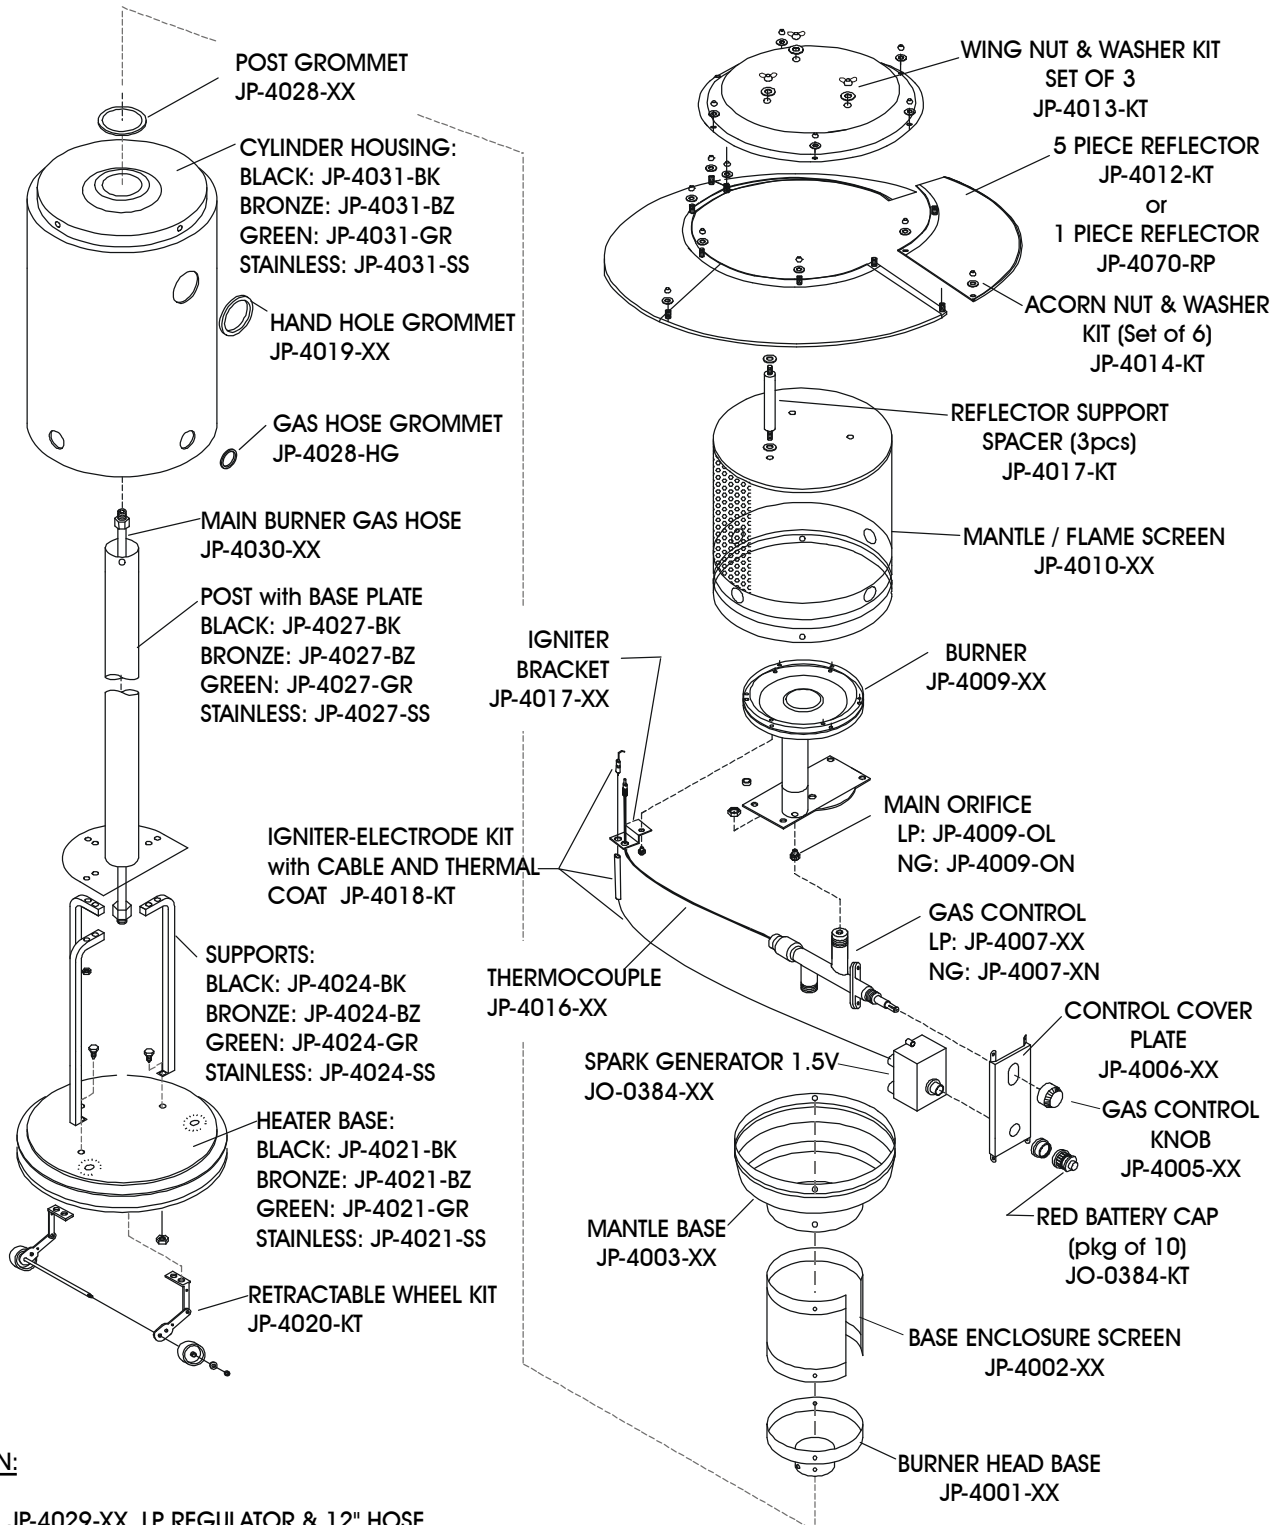

# PATIO HEATER REPLACEMENT PARTS LIST

**PROPANE: 4001 / 4002 & 4401 / 4402**  
**NAT. GAS: 4N11 / 4N12 & 44N1 / 44N2**

COMPLETE BURNER HEAD (No Reflector): PROPANE: JP-4001-BL  
 NAT. GAS: JP-4001-BN

**NOT SHOWN:**

- PROPANE: JP-4029-XX LP REGULATOR & 12" HOSE
- NAT. GAS: JP-4030-NG 1/2" x 18' NATURAL GAS HOSE w/ 1/2" MALE DISCONNECT
- JH-0601-FM 1/2" FEMALE QUICK DISCONNECT
- JP-4021-BA BALLAST CONTAINER FOR NATURAL GAS MODELS
- JP-4029-RG NATURAL GAS REGULATOR